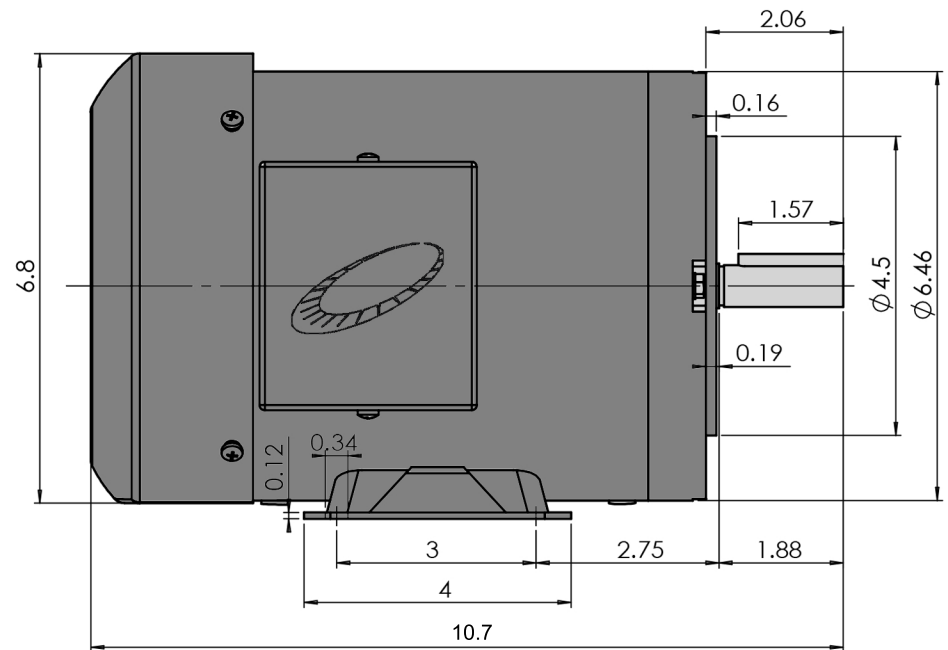

MaxMotion

Version:2HUA	Revised: July 2020	HP	RPM	FRAME	ENCLOSURE
Customer is responsible in determining that MaxMotion product will fit/perform suitably in the intended application		1.5	3600	56C	TEFC

MQRP-152CH