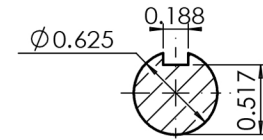

MaxMotion

Version:2HUA	Revised: July 2020	HP	RPM	FRAME	ENCLOSURE
Customer is responsible in determining that MaxMotion product will fit/perform suitably in the intended application		1.5	3600	56C	TEFC

MQRP-152CH