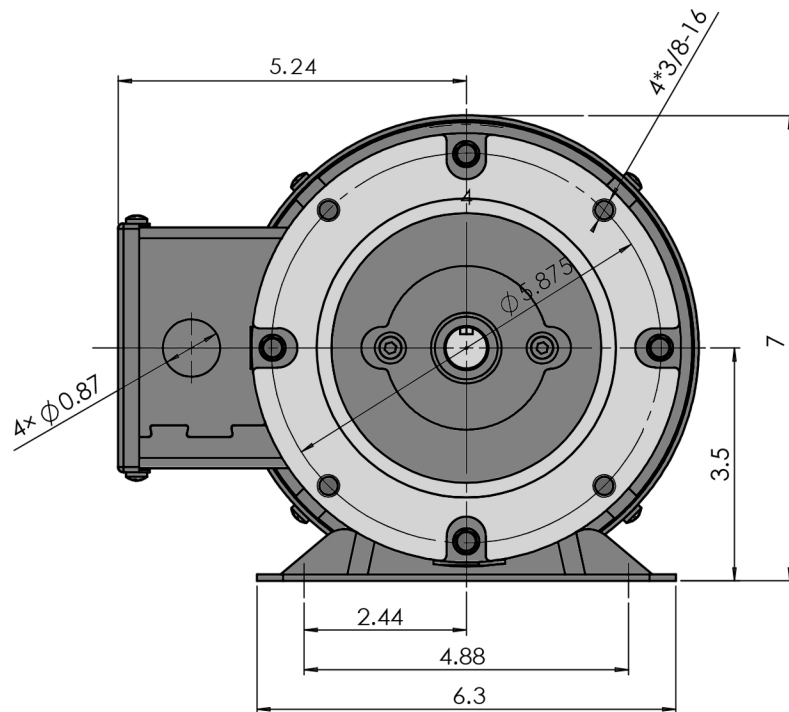

MaxMotion

Version:2HUA	Revised: July 2020	HP	RPM	FRAME	ENCLOSURE
Customer is responsible in determining that MaxMotion product will fit/perform suitably in the intended application		1.5	3600	56C	TEFC

MQRP-152CH